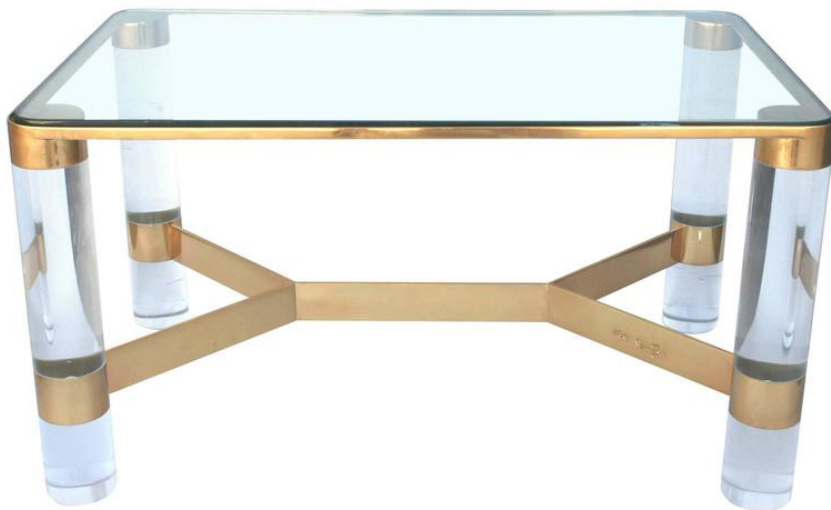

KARL SPRINGER LUCITE AND BRASS OCCASIONAL TABLE

item number FTB-8-14

A nice scaled occasional table or small cocktail/coffee table with Lucite legs, brass banding and stretcher with inset glass top. Incised signature on stretcher.

DIMENSIONS

17" H x 32" W x 20" D

\$7,880